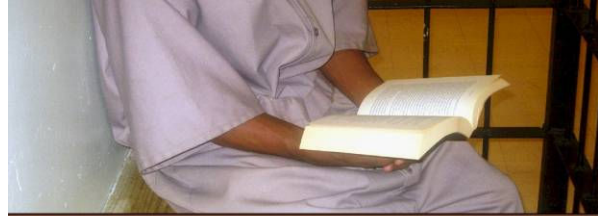

Volunteer Opportunities for Groups at Christian Library International

Christian Library International is actively seeking youth and adult volunteers to help process and ship Christian books to the prisons. Your efforts will bless prison inmates for years to come. CLI is conveniently located off the Beltline at New Bern Road. To schedule your group and for directions please call 212-8122.

About CLI: Christian Library International serves prison inmates through Christian books, Bibles and the CLI correspondence Bible study in over 1,000 US prisons, jails and youth detention centers in all 50 states. Our materials are donated by churches, Sunday schools, individuals, publishers, authors and Christian bookstores. All materials are sent free of charge.